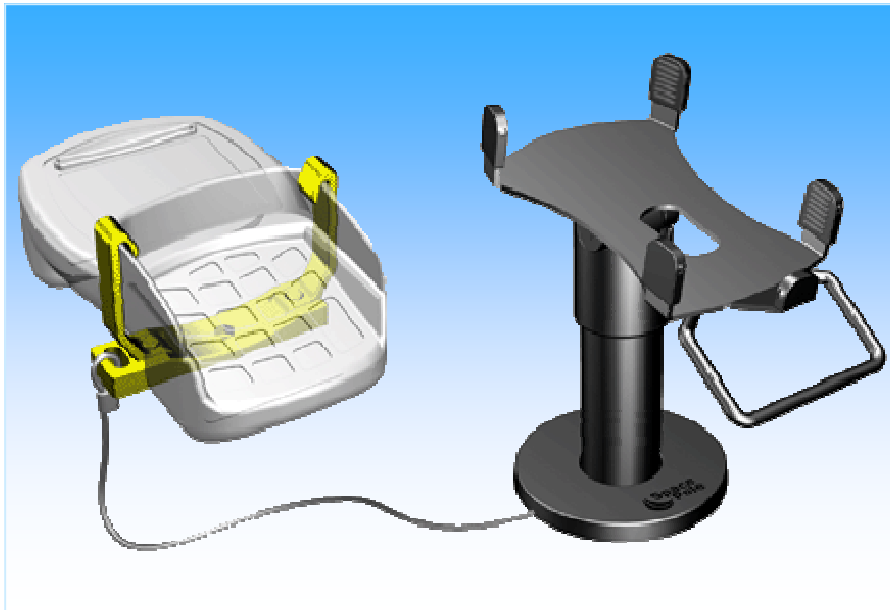

Safeguard

Simple, cost effective security clamps for Chip & PIN installations

For more information ...

www.spacepole.com

has vast experience in working within the retail arena.

As the leading specialist in retail technology mounting, Ergonomic Solutions continually strives to develop and supply innovative products to meet the retailers' needs.

In response, Ergonomic Solutions has developed **Safeguard**, a security device that enhances the physical security of payment terminals at the point of sale. The clamps are designed to complement the current range of SpacePole® security accessories.

Key Features

Each clamp tightly locks around the payment device and can then either be fixed onto the SpacePole® mount or have a secure 'tethered' cable attached, retaining the generic SpacePole® feature of being able to remove the terminal for accessibility.

The design of the clamp is dependent upon the type of payment terminal